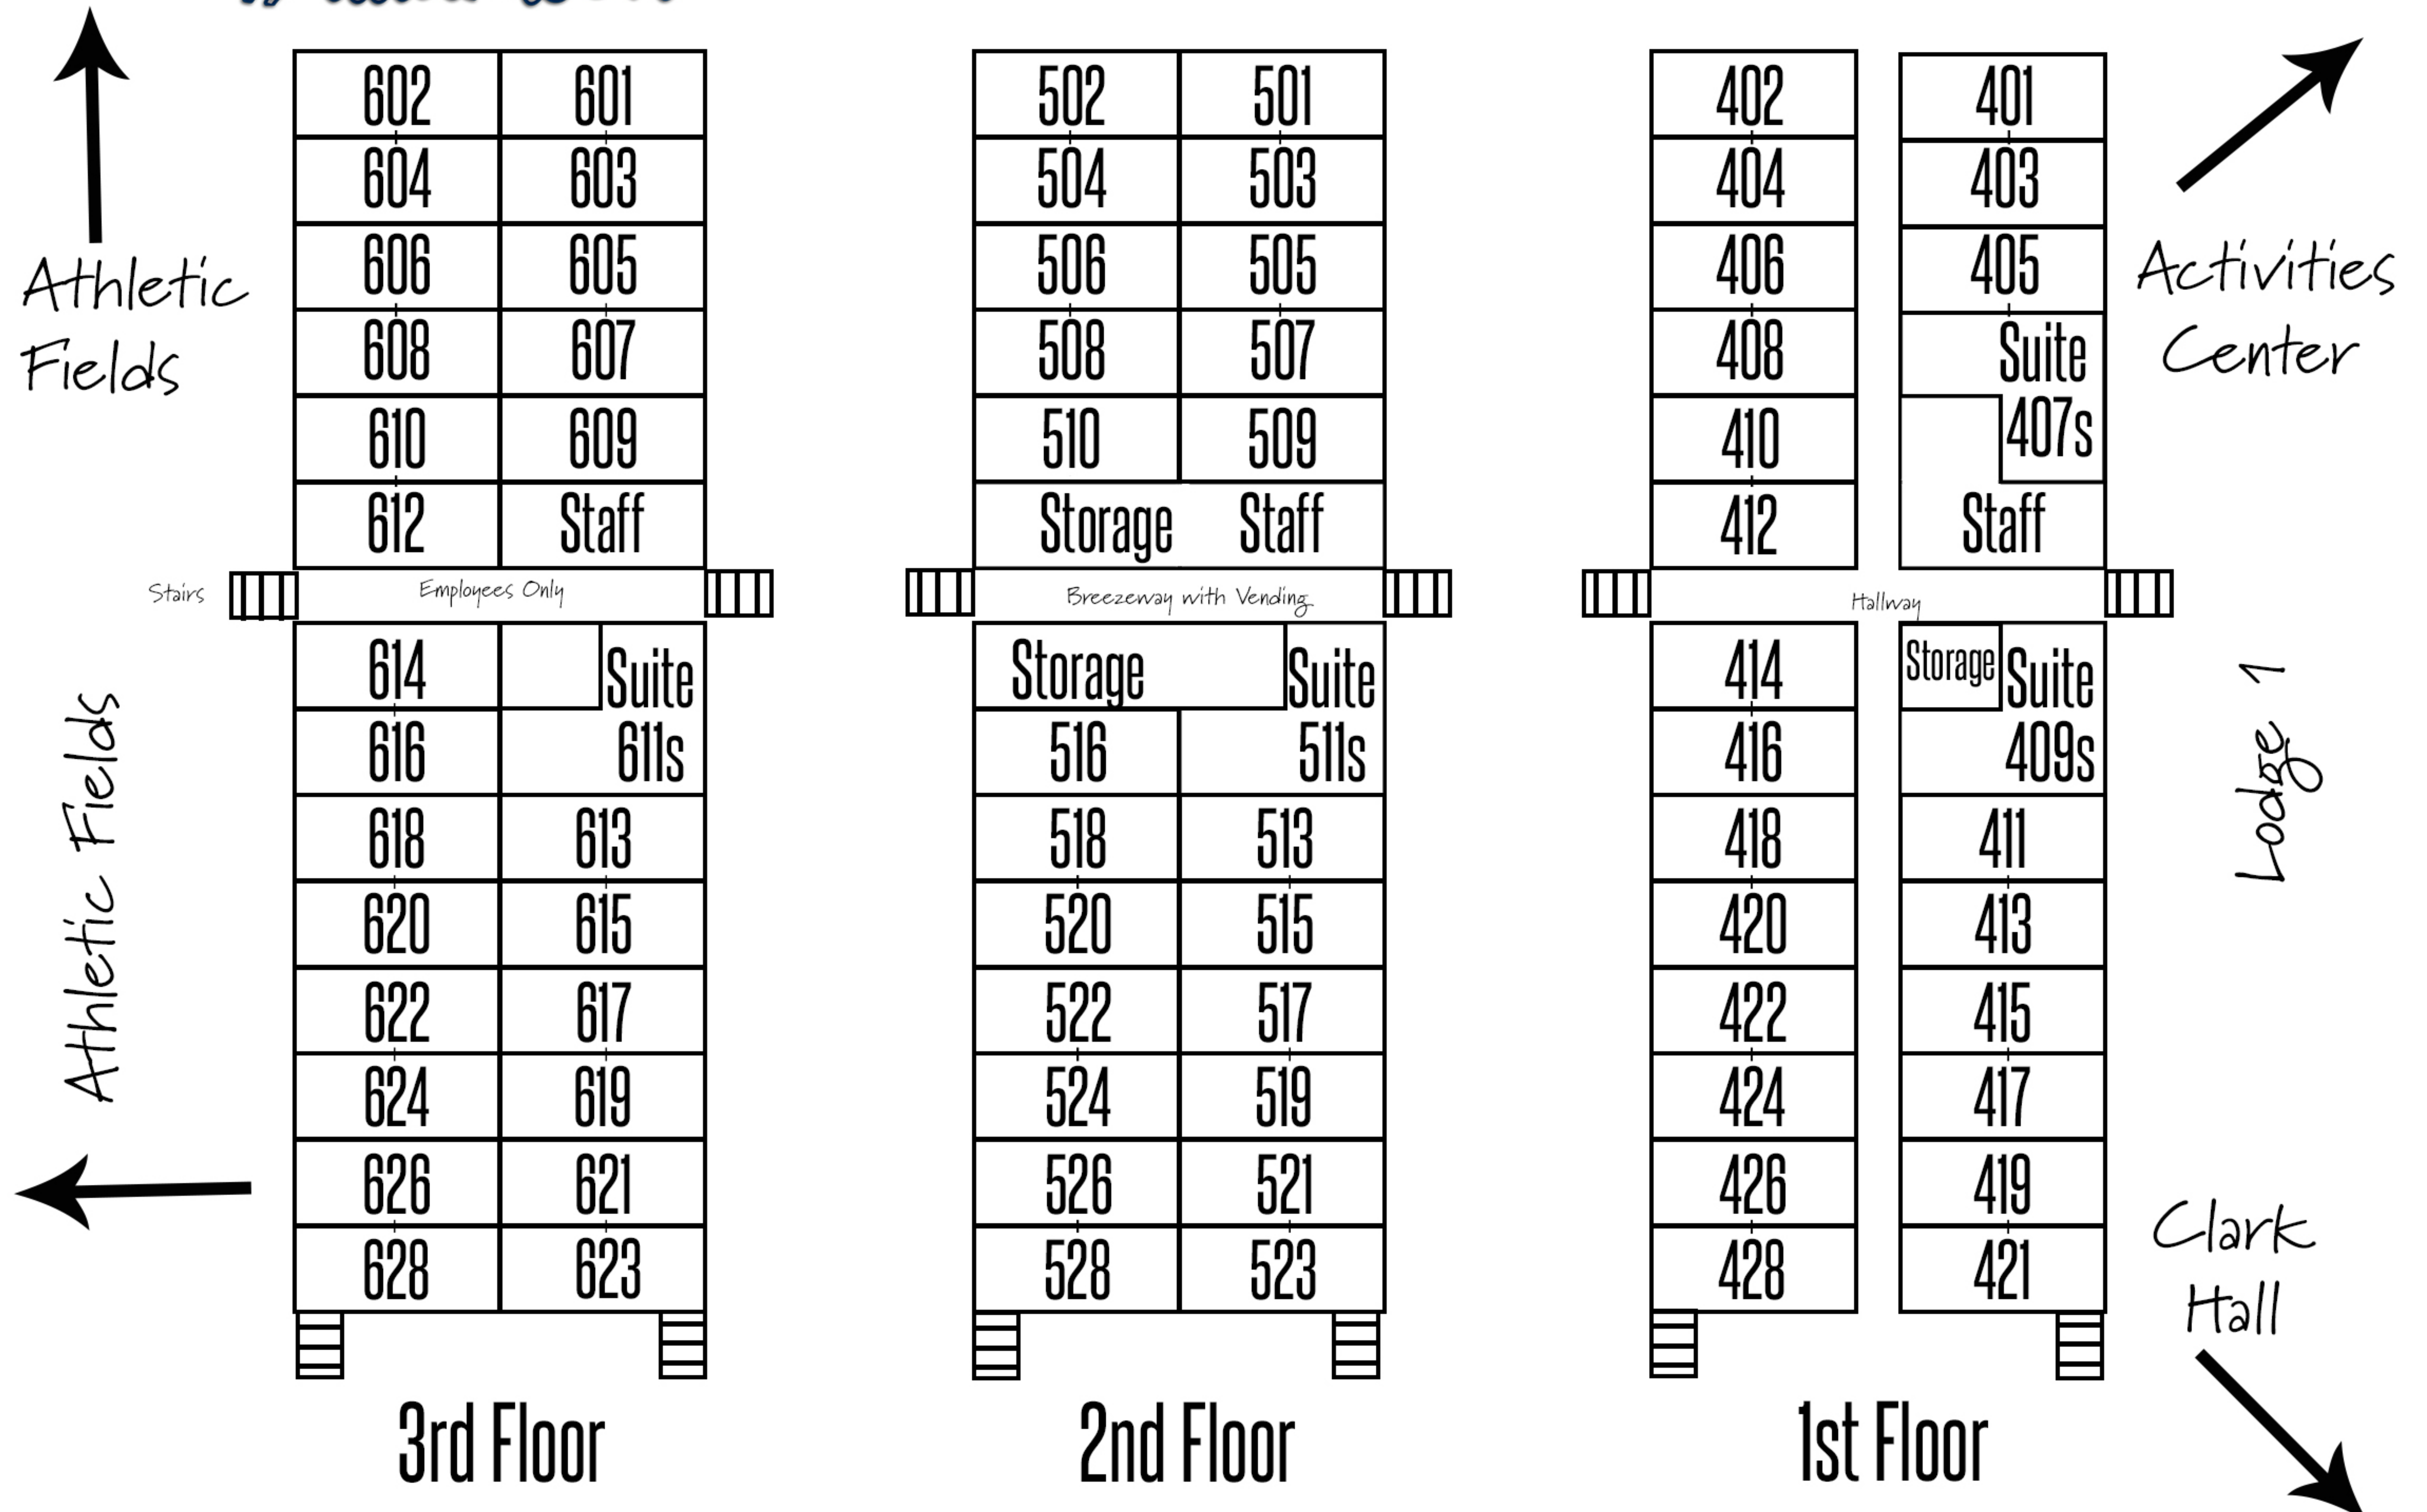

Williamson Lodge 1

Williamson Lodge is the preferred lodging facility for adult & family retreats. 1st floor (100s) features 23 rooms (2 full-size beds & 1 set of bunk beds) 2 suites (1 king size bed). Suite 109s also has a pull-out sofa sleeper. 2nd floor (200s) features 27 rooms (2 full-size beds & 1 set of bunk beds). 100-200 series rooms have exterior doors. The "-" between certain rooms (i.e. 118 and 116) represent the door that joins those rooms.

Williamson Lodge 2

Lodge 2: 1st Floor (400's) features 23 Rooms (1 Queen size bed & 2 sets of bunk beds) 2 Suites (1 King size bed & 1 pull-out sofa sleeper). 2nd Floor (500's) features 23 Rooms (2 full-size beds & 1 set of bunk beds) 1 Suite (1 King size bed & 1 pull-out sofa sleeper). 3rd Floor (600's) features 25 Rooms (1 queen bed & 2 sets of bunk beds), 1 Suite (1 King size bed & 1 pull-out sofa sleeper). In summer the 600's are converted to full dorm with 5 sets of bunk beds, sleeping 10. Series 500-600 have exterior doors and series 400 has interior doors. The line "|" between certain rooms (i.e. 626 and 628) represents the door that joins those rooms.

The most appealing feature of Lakeside Center is the spacious meeting area that divides the two wings. Lakeside is located near Eagle Crest Adventures' Barn Quest and Lakeside Dining Room.

Clark Hall

24 Dorm Rooms feature 5 sets of bunk beds. Each room sleeps up to 10 guests. Clark Hall is in the center of all the action at Lake Williamson! The building is located near the Auditorium, Activities Center, and Lakeside Dining Room.