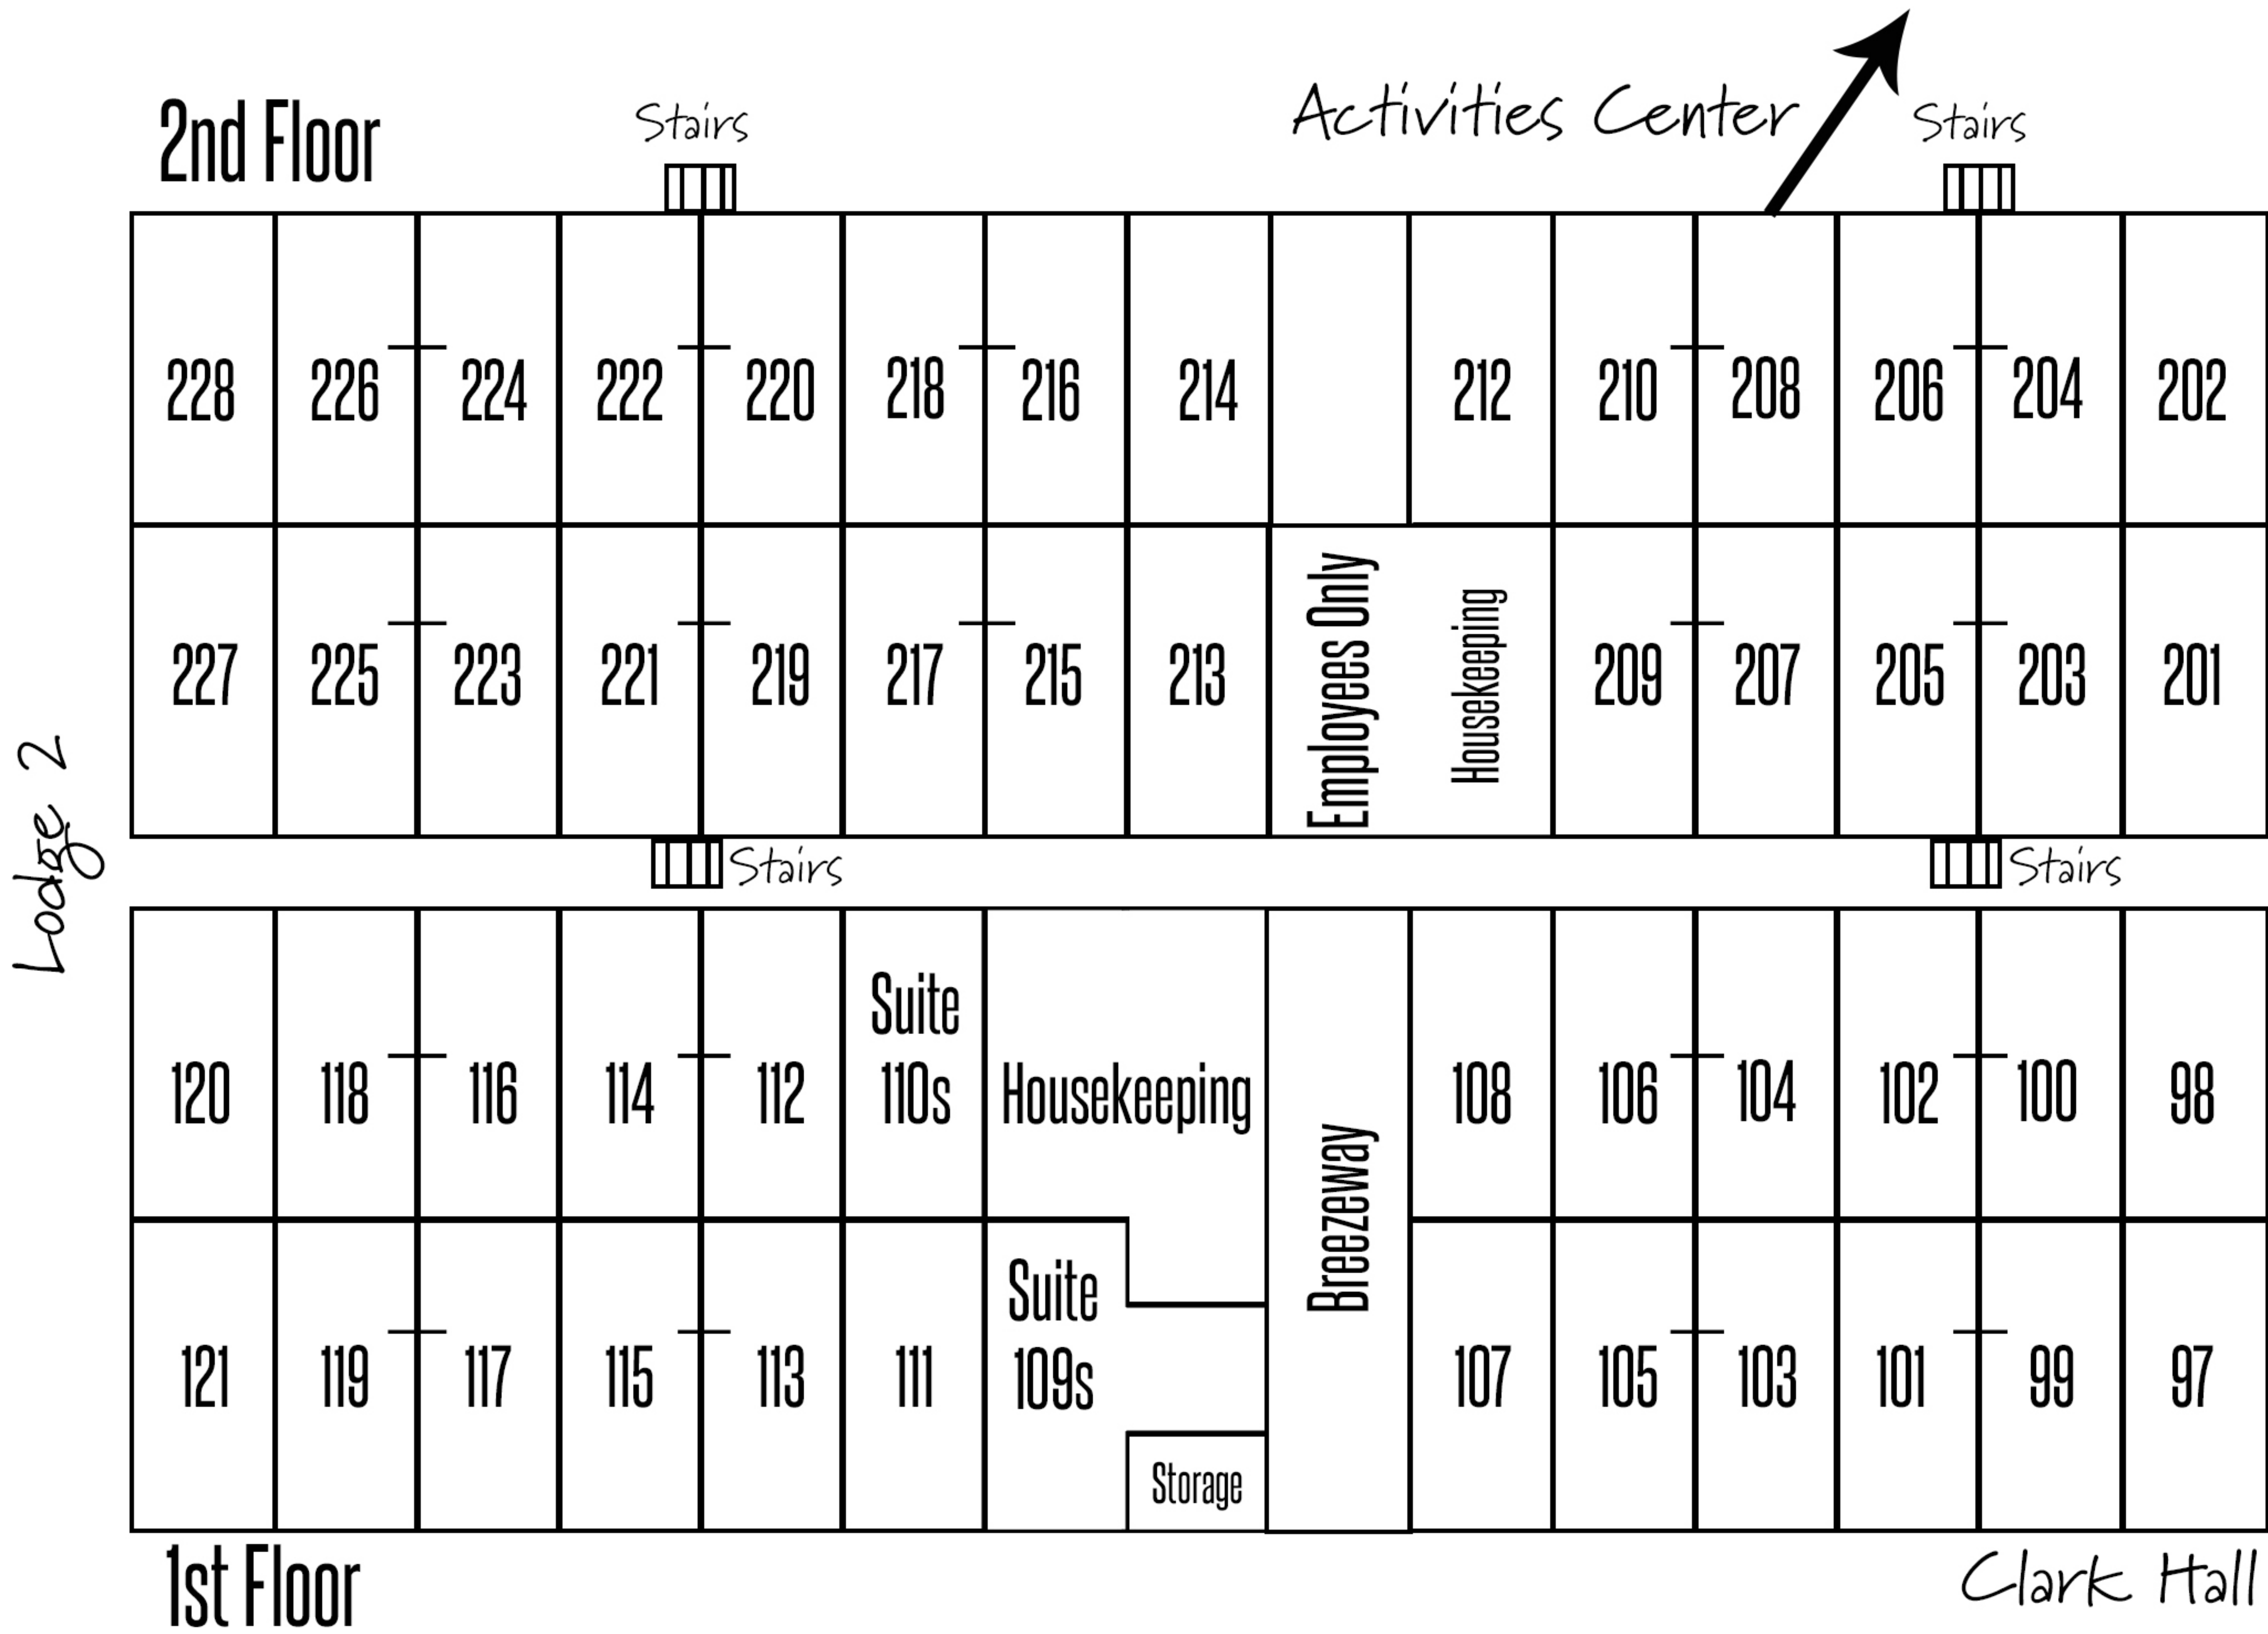

Williamson Lodge 1

Williamson Lodge is the preferred lodging facility for adult & family retreats. 1st floor (100s) features 23 rooms (2 full-size beds & 1 set of bunk beds) 2 suites (1 king size bed). Suite 109s also has a pull-out sofa sleeper. 2nd floor (200s) features 27 rooms (2 full-size beds & 1 set of bunk beds). 100-200 series rooms have exterior doors. The "-" between certain rooms (i.e. 118 and 116) represent the door that joins those rooms.

Williamson Lodge 2

Lodge 2: 1st Floor (400's) features 23 Rooms (1 Queen size bed & 2 sets of bunk beds) 2 Suites (1 King size bed & 1 pull-out sofa sleeper). 2nd Floor (500's) features 23 Rooms (2 full-size beds & 1 set of bunk beds) 1 Suite (1 King size bed & 1 pull-out sofa sleeper). 3rd Floor (600's) features 25 Rooms (1 queen bed & 2 sets of bunk beds), 1 Suite (1 King size bed & 1 pull-out sofa sleeper). In summer the 600's are converted to full dorm with 5 sets of bunk beds, sleeping 10. Series 500-600 have exterior doors and series 400 has interior doors. The line "|" between certain rooms (i.e. 626 and 628) represents the door that joins those rooms.

The most appealing feature of Lakeside Center is the spacious meeting area that divides the two wings. Lakeside is located near Eagle Crest Adventures' Barn Quest and Lakeside Dining Room.

Clark Hall

24 Dorm Rooms feature 5 sets of bunk beds. Each room sleeps up to 10 guests. Clark Hall is in the center of all the action at Lake Williamson! The building is located near the Auditorium, Activities Center, and Lakeside Dining Room.