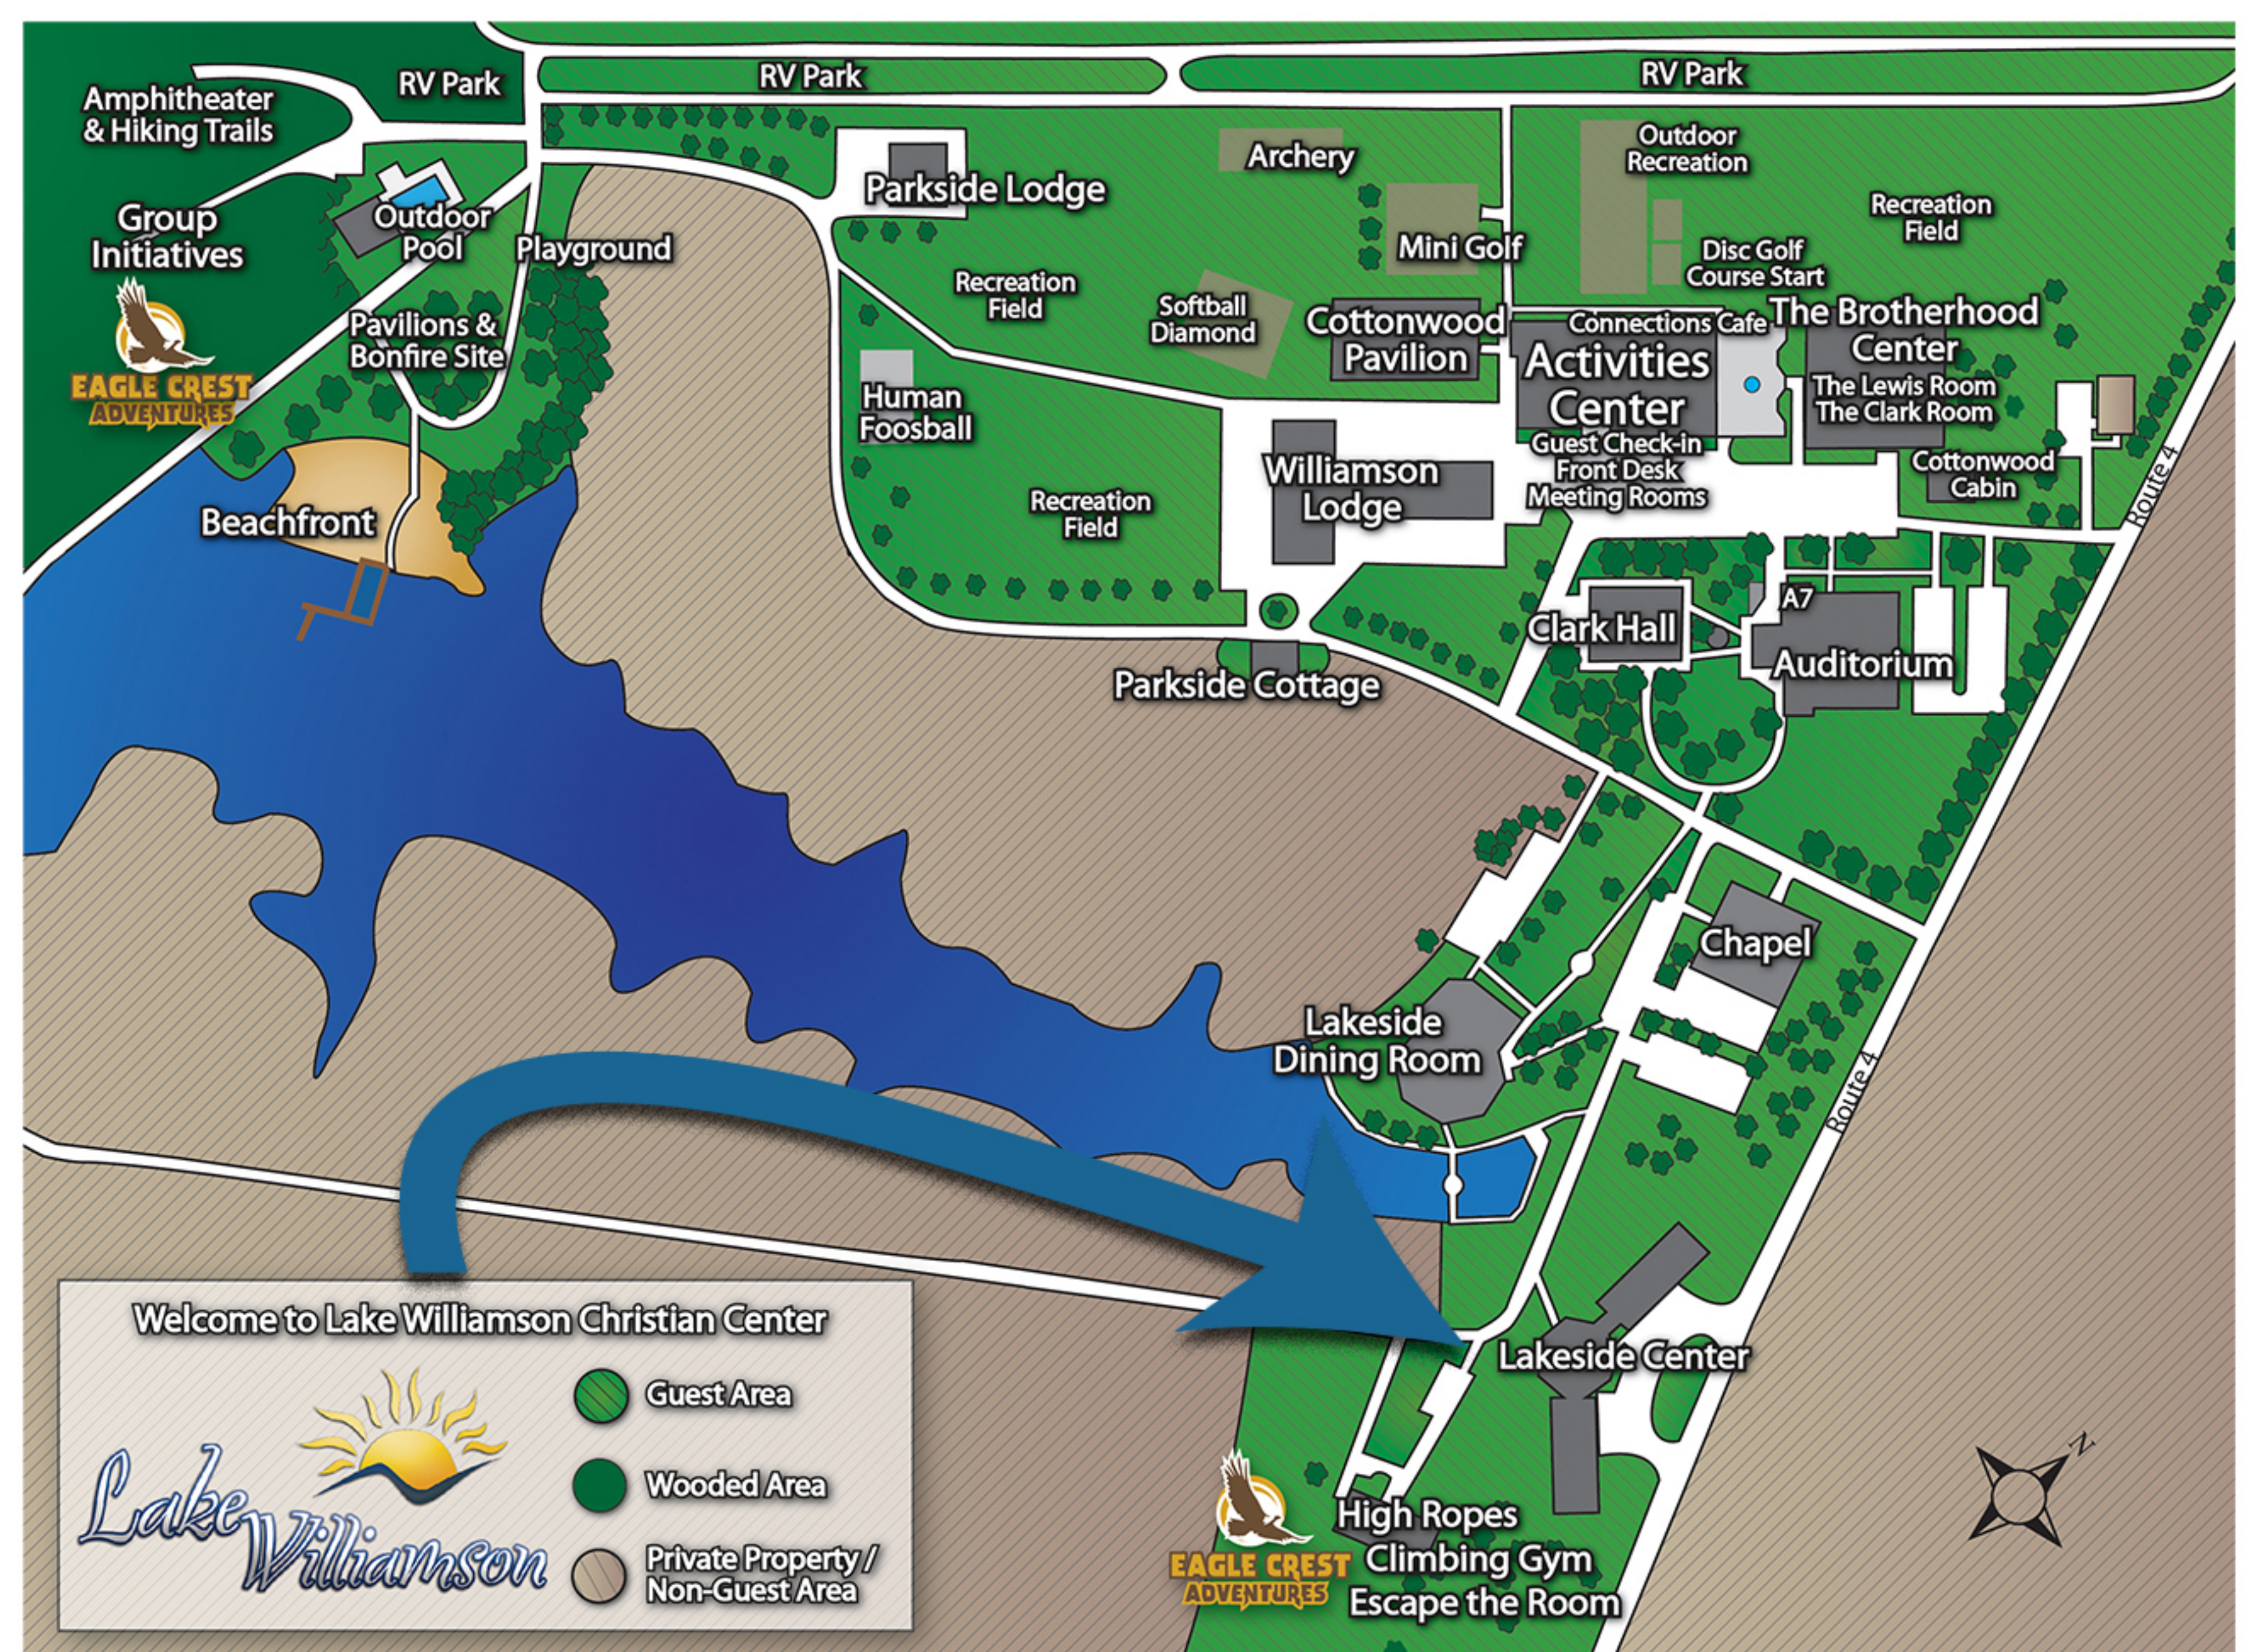

Williamson Lodge 1

Williamson Lodge is the preferred lodging facility for adult & family retreats. 1st floor (100s) features 23 rooms (2 full-size beds & 1 set of bunk beds) 2 suites (1 king size bed). Suite 109s also has a pull-out sofa sleeper. 2nd floor (200s) features 27 rooms (2 full-size beds & 1 set of bunk beds). 100-200 series rooms have exterior doors. The "-" between certain rooms (i.e. 118 and 116) represent the door that joins those rooms.

Lakeside

Lakeside is one of the most popular options for youth groups. The building features two wings of dorm rooms with a total of 20 rooms. Sixteen of these rooms sleep 12 guests per room. These 16 rooms are set with 1 full size bed, 5 sets of bunk beds, and a restroom. Two rooms will sleep 6 guests each and are set with 3 bunk beds and a restroom. Two shower rooms, providing ten individual shower stalls are located in each wing. There is also a suite in each wing set with 1 king bed, sofa sleeper, small table, refrigerator, coffee pot, and a private restroom/shower.

The most appealing feature of Lakeside Center is the spacious meeting area that divides the two wings. Lakeside is located near Eagle Crest Adventures' Barn Quest and Lakeside Dining Room.

Clark Hall

24 Dorm Rooms feature 5 sets of bunk beds. Each room sleeps up to 10 guests. Clark Hall is in the center of all the action at Lake Williamson! The building is located near the Auditorium, Activities Center, and Lakeside Dining Room.

Parkside Lodge

Activities Center

312	310	308	306	304	302
311	309	307	305	303	301

Human Foosball

Parkside Drive

Parkside has 12 dorm rooms that feature 5 sets of bunk beds. Each room sleeps up to 10 guests. All rooms are accessed from the outside. Parkside is located near human foosball, RV park, and beach.