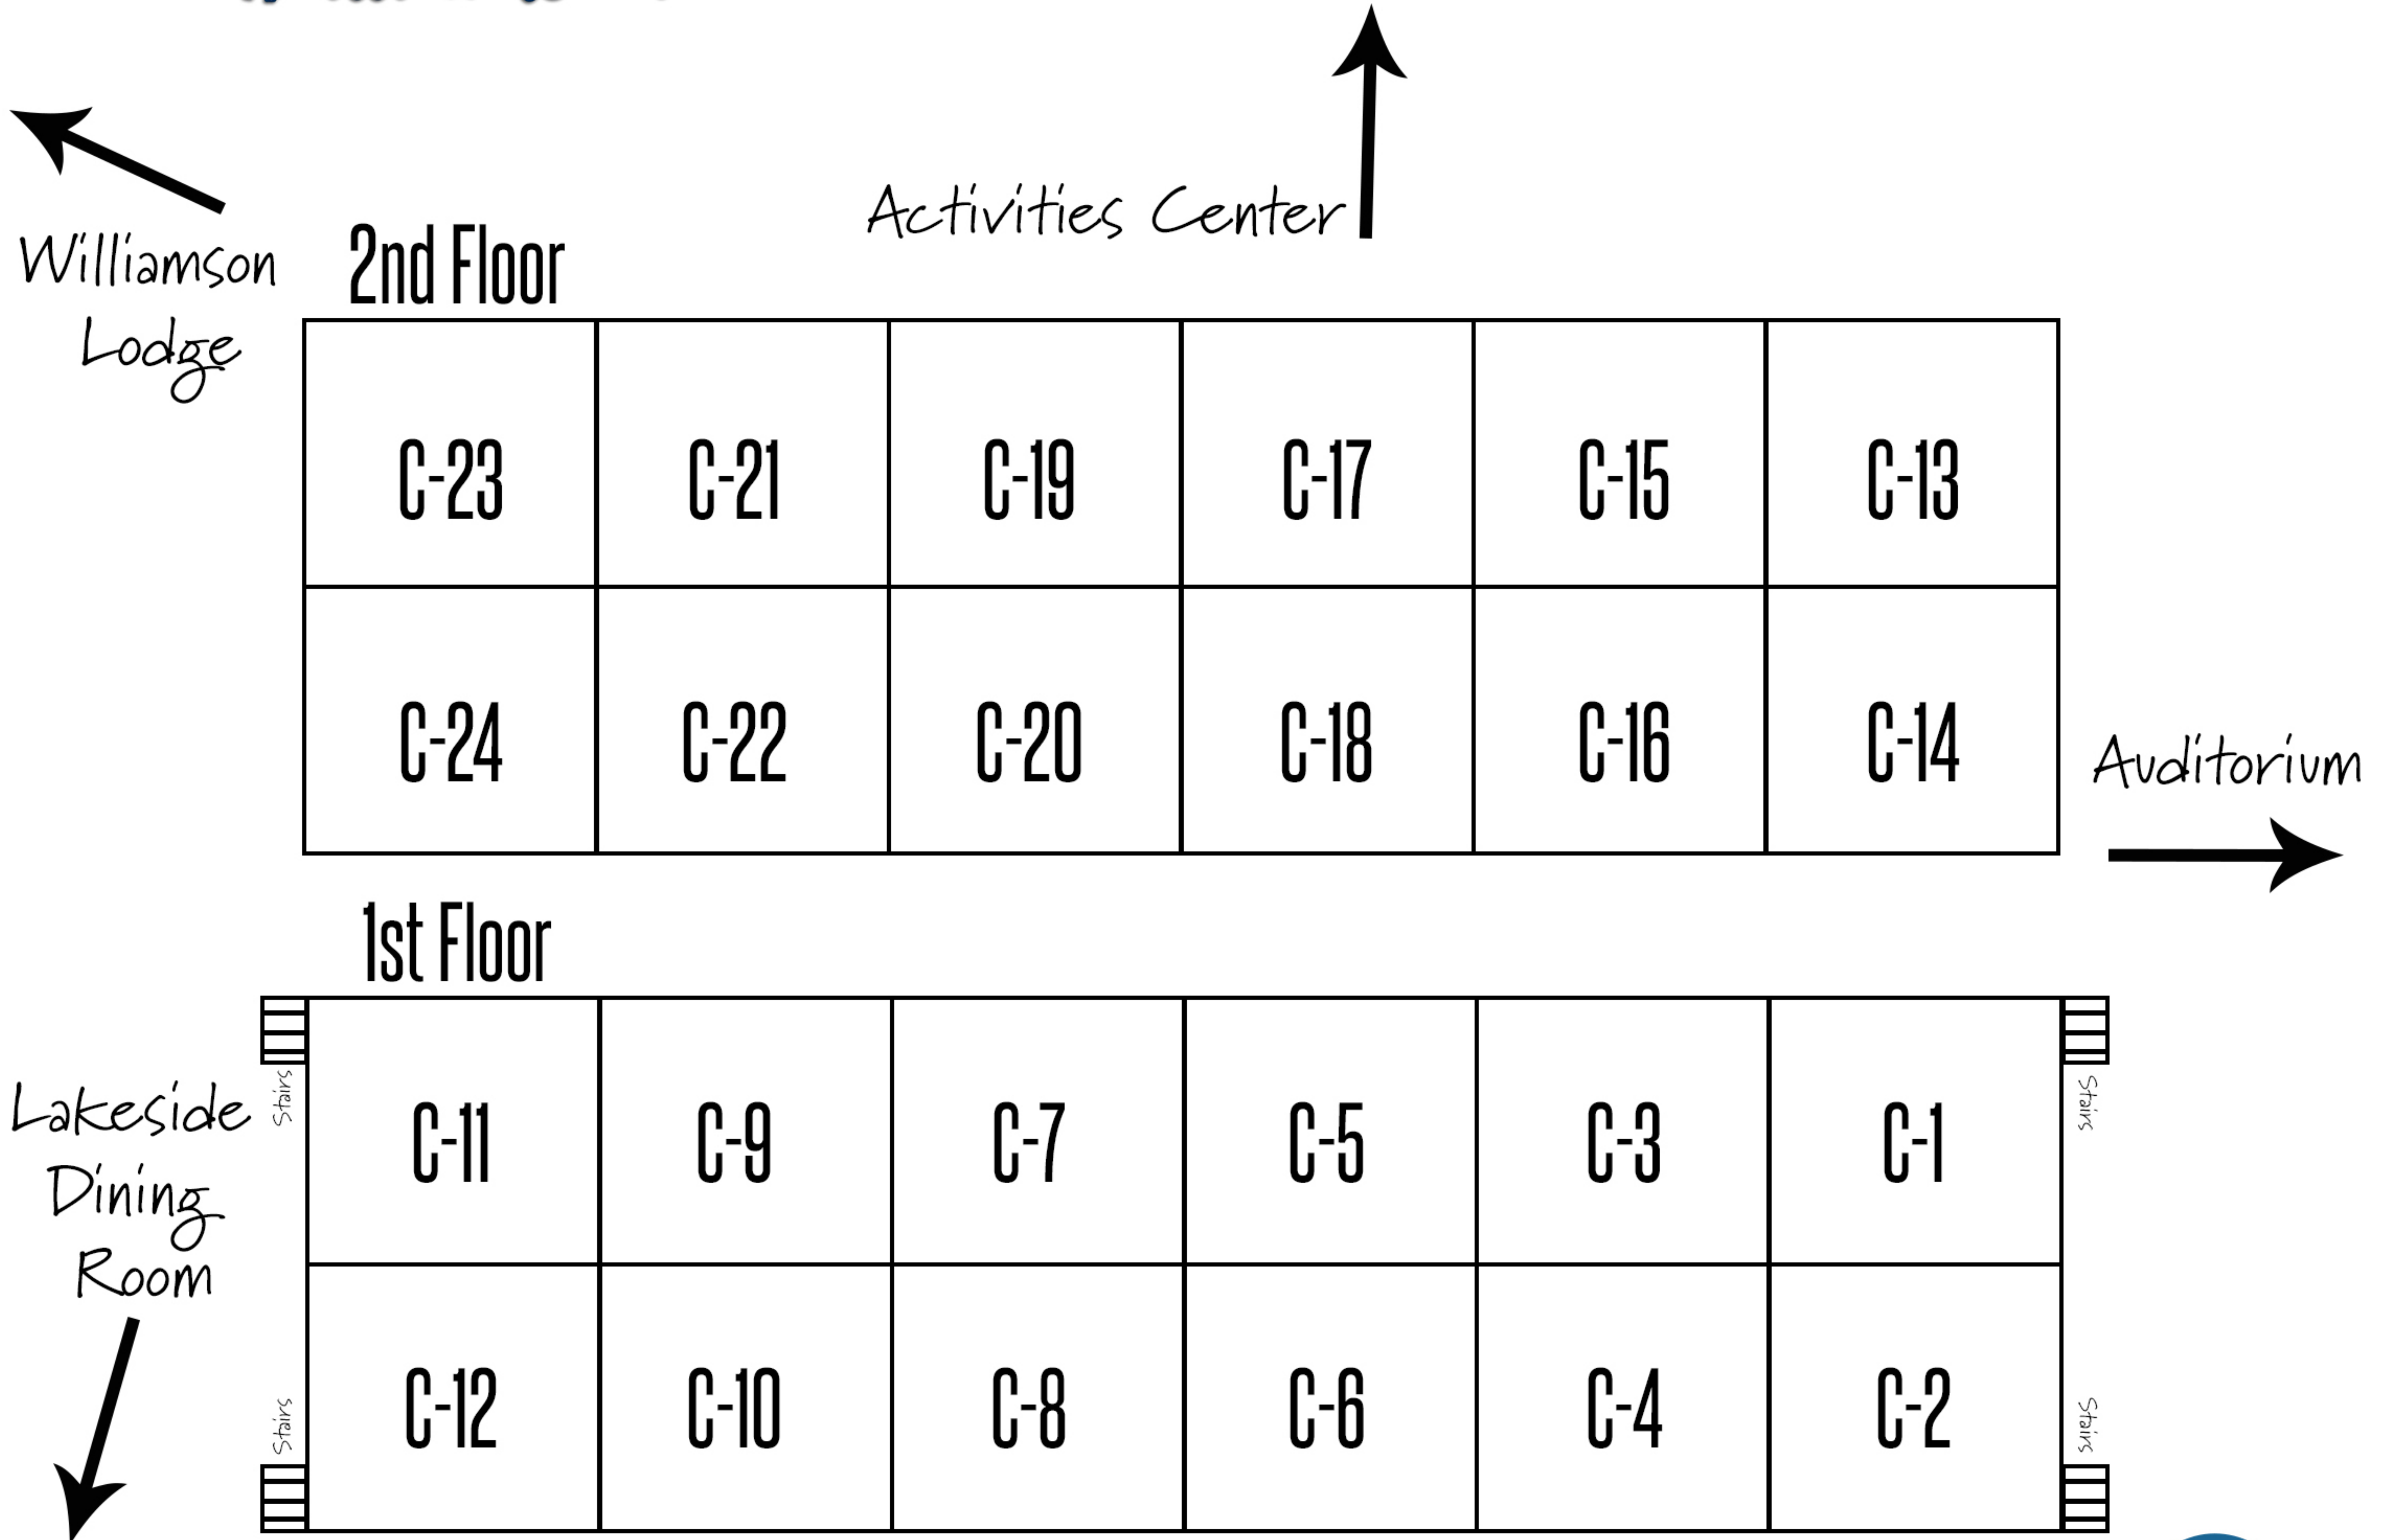

Williamson Lodge 1

Williamson Lodge is the preferred lodging facility for adult & family retreats. 1st floor (100s) features 23 rooms (2 full-size beds & 1 set of bunk beds) 2 suites (1 king size bed). Suite 109s also has a pull-out sofa sleeper. 2nd floor (200s) features 27 rooms (2 full-size beds & 1 set of bunk beds). 100-200 series rooms have exterior doors. The "-" between certain rooms (i.e. 118 and 116) represent the door that joins those rooms.

Lakeside

Lakeside is one of the most popular options for youth groups. The building features two wings of dorm rooms with a total of 20 rooms. Sixteen of these rooms sleep 12 guests per room. These 16 rooms are set with 1 full size bed, 5 sets of bunk beds, and a restroom. Two rooms will sleep 6 guests each and are set with 3 bunk beds and a restroom. Two shower rooms, providing ten individual shower stalls are located in each wing. There is also a suite in each wing set with 1 king bed, sofa sleeper, small table, refrigerator, coffee pot, and a private restroom/shower.

The most appealing feature of Lakeside Center is the spacious meeting area that divides the two wings. Lakeside is located near Eagle Crest Adventures' Barn Quest and Lakeside Dining Room.

Clark Hall

24 Dorm Rooms feature 5 sets of bunk beds. Each room sleeps up to 10 guests. Clark Hall is in the center of all the action at Lake Williamson! The building is located near the Auditorium, Activities Center, and Lakeside Dining Room.