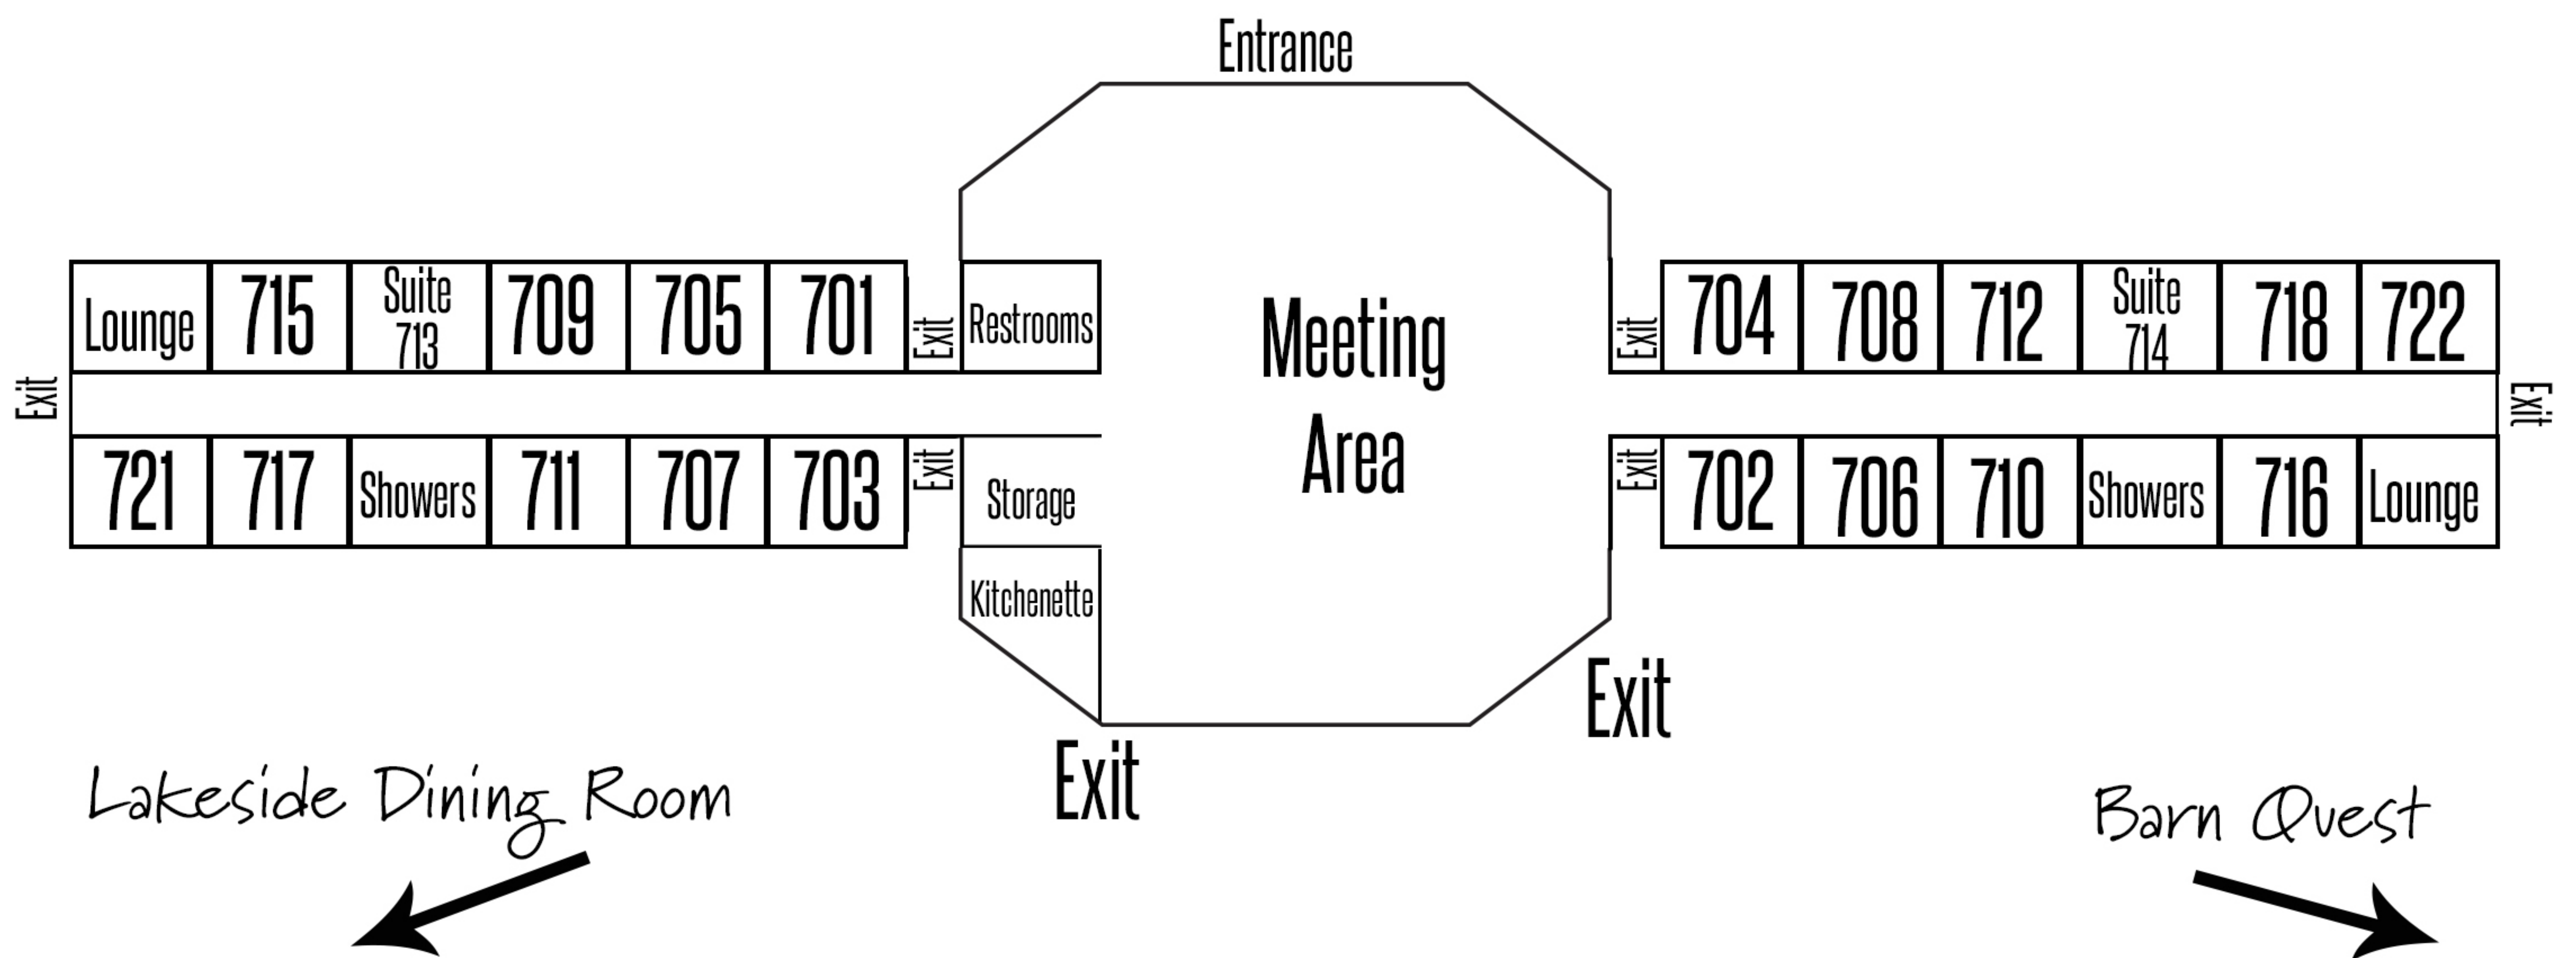

Williamson Lodge 1

Williamson Lodge is the preferred lodging facility for adult & family retreats. 1st floor (100s) features 23 rooms (2 full-size beds & 1 set of bunk beds) 2 suites (1 king size bed). Suite 109s also has a pull-out sofa sleeper. 2nd floor (200s) features 27 rooms (2 full-size beds & 1 set of bunk beds). 100-200 series rooms have exterior doors. The "-" between certain rooms (i.e. 118 and 116) represent the door that joins those rooms.

Lakeside

Lakeside is one of the most popular options for youth groups. The building features two wings of dorm rooms with a total of 20 rooms. Sixteen of these rooms sleep 12 guests per room. These 16 rooms are set with 1 full size bed, 5 sets of bunk beds, and a restroom. Two rooms will sleep 6 guests each and are set with 3 bunk beds and a restroom. Two shower rooms, providing ten individual shower stalls are located in each wing. There is also a suite in each wing set with 1 king bed, sofa sleeper, small table, refrigerator, coffee pot, and a private restroom/shower.

The most appealing feature of Lakeside Center is the spacious meeting area that divides the two wings. Lakeside is located near Eagle Crest Adventures' Barn Quest and Lakeside Dining Room.

Clark Hall

24 Dorm Rooms feature 5 sets of bunk beds. Each room sleeps up to 10 guests. Clark Hall is in the center of all the action at Lake Williamson! The building is located near the Auditorium, Activities Center, and Lakeside Dining Room.