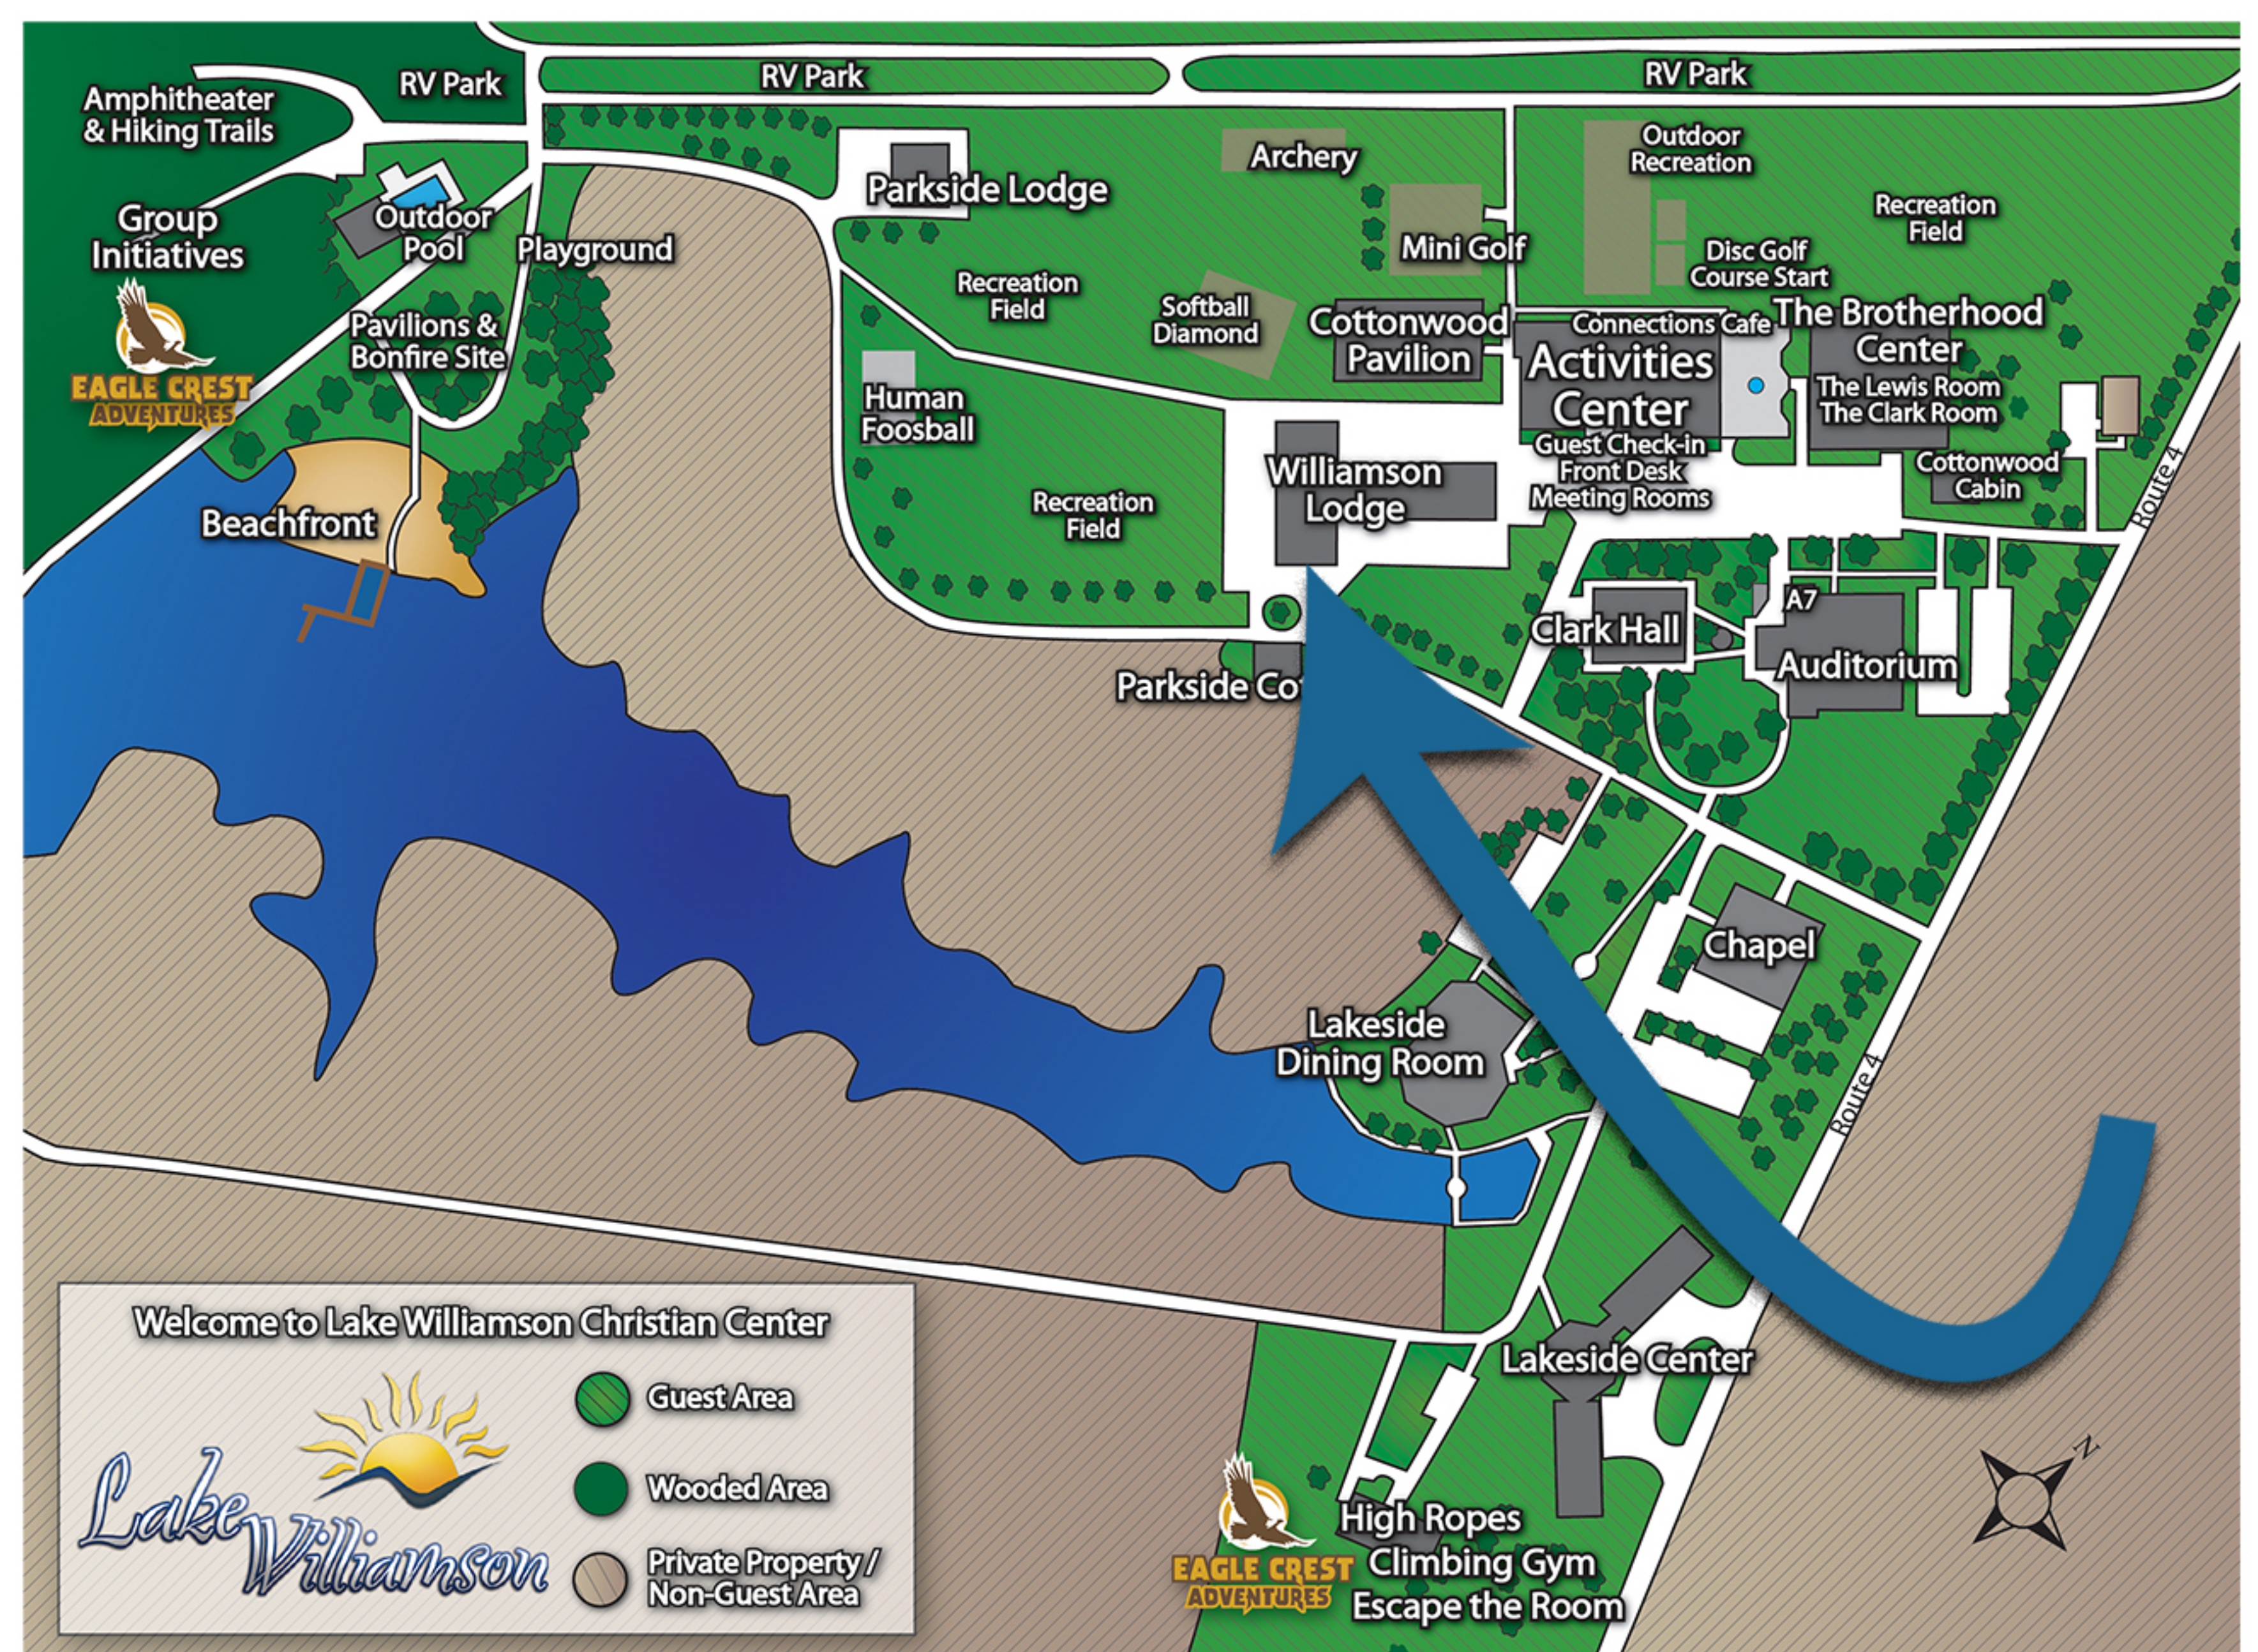

Williamson Lodge 1

Williamson Lodge is the preferred lodging facility for adult & family retreats. 1st floor (100s) features 23 rooms (2 full-size beds & 1 set of bunk beds) 2 suites (1 king size bed). Suite 109s also has a pull-out sofa sleeper. 2nd floor (200s) features 27 rooms (2 full-size beds & 1 set of bunk beds). 100-200 series rooms have exterior doors. The "-" between certain rooms (i.e. 118 and 116) represent the door that joins those rooms.

Lakeside

Lakeside is one of the most popular options for youth groups. The building features two wings of dorm rooms with a total of 20 rooms. Sixteen of these rooms sleep 12 guests per room. These 16 rooms are set with 1 full size bed, 5 sets of bunk beds, and a restroom. Two rooms will sleep 6 guests each and are set with 3 bunk beds and a restroom. Two shower rooms, providing ten individual shower stalls are located in each wing. There is also a suite in each wing set with 1 king bed, sofa sleeper, small table, refrigerator, coffee pot, and a private restroom/shower.

The most appealing feature of Lakeside Center is the spacious meeting area that divides the two wings. Lakeside is located near Eagle Crest Adventures' Barn Quest and Lakeside Dining Room.

Clark Hall

24 Dorm Rooms feature 5 sets of bunk beds. Each room sleeps up to 10 guests. Clark Hall is in the center of all the action at Lake Williamson! The building is located near the Auditorium, Activities Center, and Lakeside Dining Room.

Parkside Lodge

Activities Center

312	310	308	306	304	302
311	309	307	305	303	301

Human Foosball

Parkside Drive

Parkside has 12 dorm rooms that feature 5 sets of bunk beds. Each room sleeps up to 10 guests. All rooms are accessed from the outside. Parkside is located near human foosball, RV park, and beach.